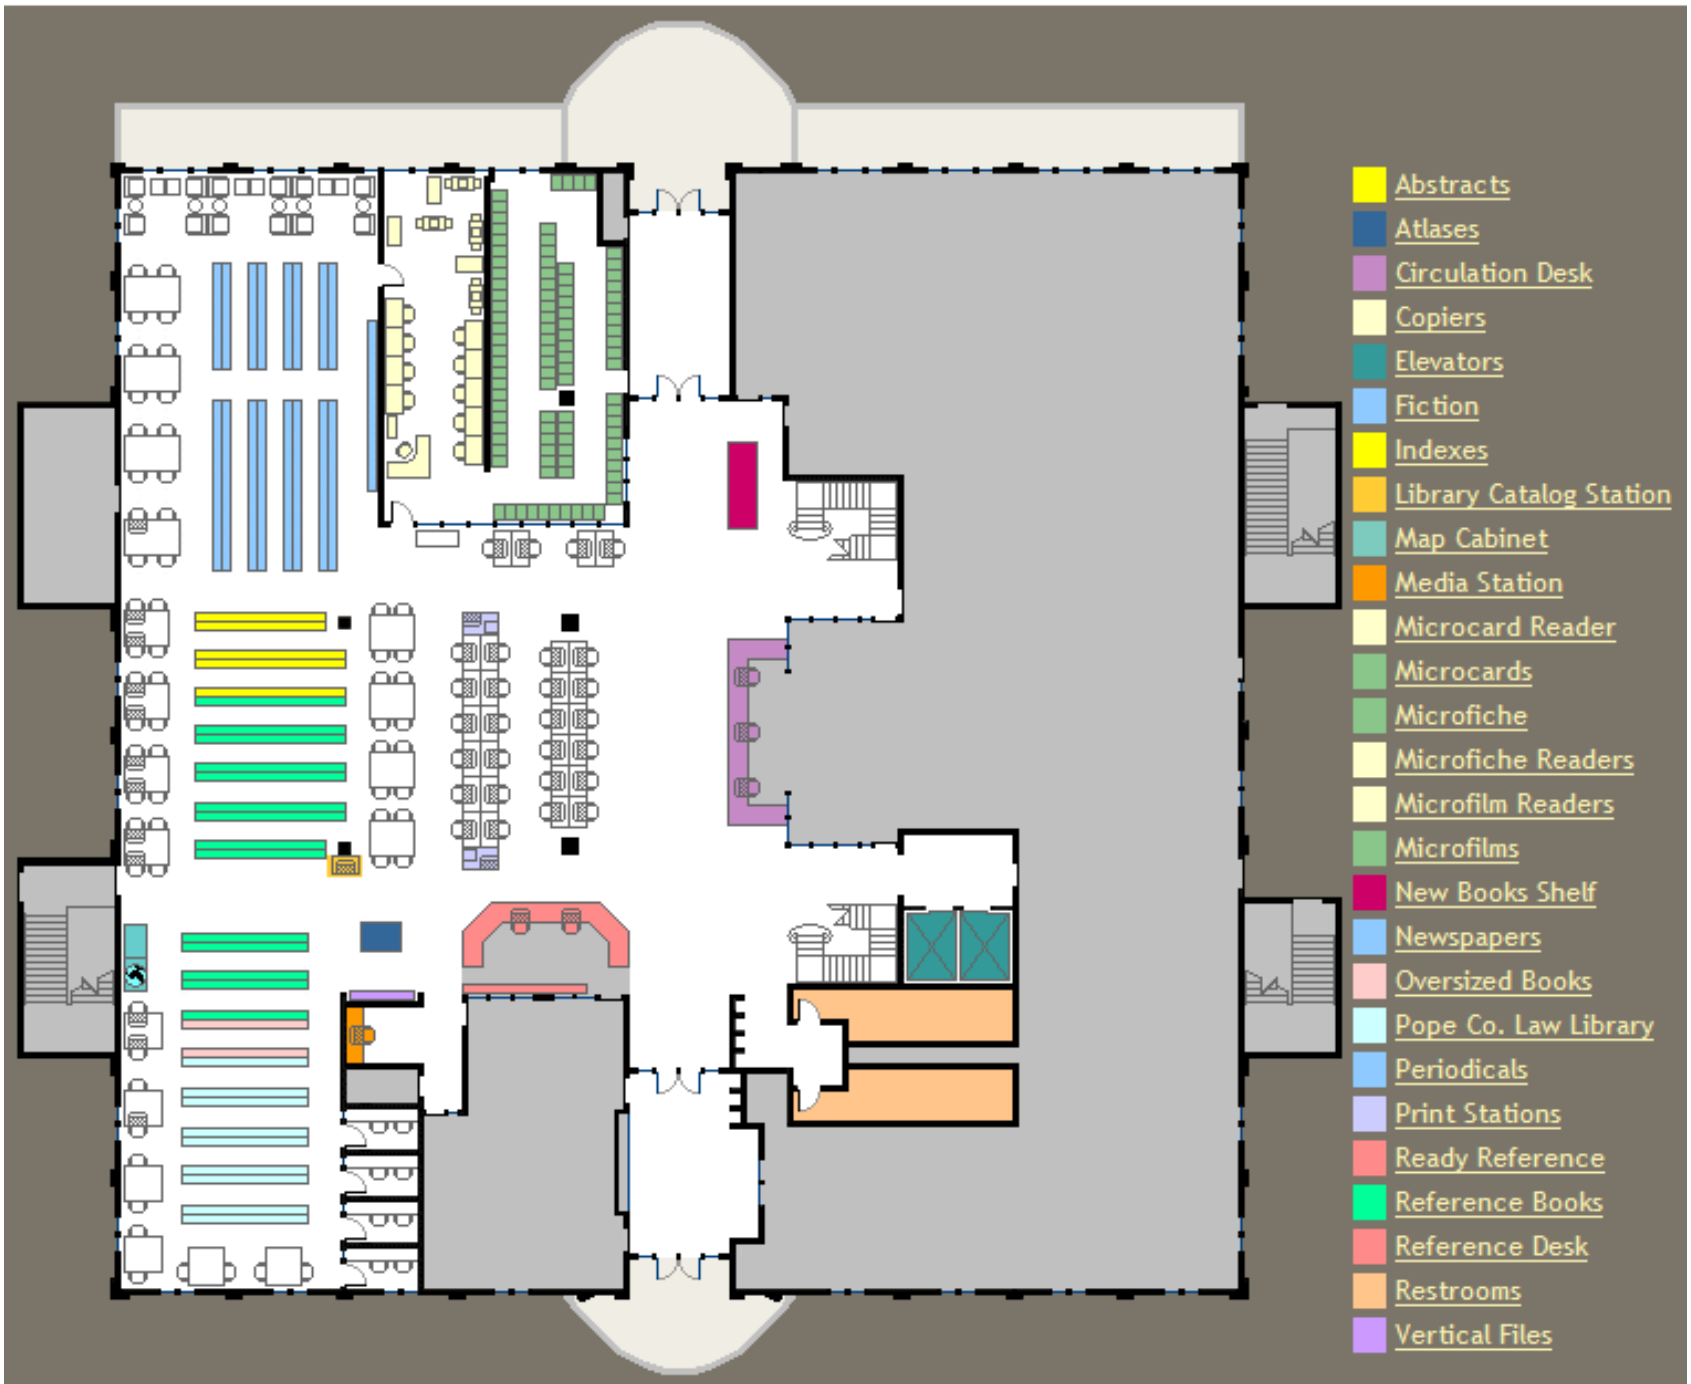

# Virtual Map of the Library: First Floor

ROSS PENDERGRAFT LIBRARY

Visit us online at <http://library.atu.edu>

## Virtual Map of the Library: Second Floor